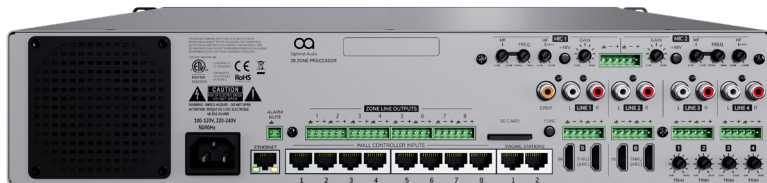

Controllers

Zone 8

8 zone audio controller with DSP and WebApp

Optimal Audio

FEATURES

- Full suite of audio controls for up to 8 zones
- Fully flexible signal routing
- WebApp interface for easy system configuration and everyday control
- 2 mic, 4 stereo line and 2 HDMI inputs
- Fully programmable presets and timed events
- Very competitive pricing

Flexibility and ease of use are core values of Optimal Audio and the Zone series has been created to give you easy access to everyday controls.

Zone 8 allows the user to independently allocate sources across eight configurable zones, which could be anything from the bar, back of house or lobby to restaurant, kitchen or shop floor.

Zone 8 is the heart of any sound system, handling audio signal management for eight zones. Each

Zone can be configured to do precisely what is required using the intuitive WebApp. It features 4 line and 2 mic inputs plus 2 HDMI inputs for TV and video sound.

Zone 8 has been designed to work seamlessly with other products in the Optimal Audio range and when coupled with our ZonePads and SmartAmp series provides a simple, intuitive and cost-effective audio system with superb sound quality.