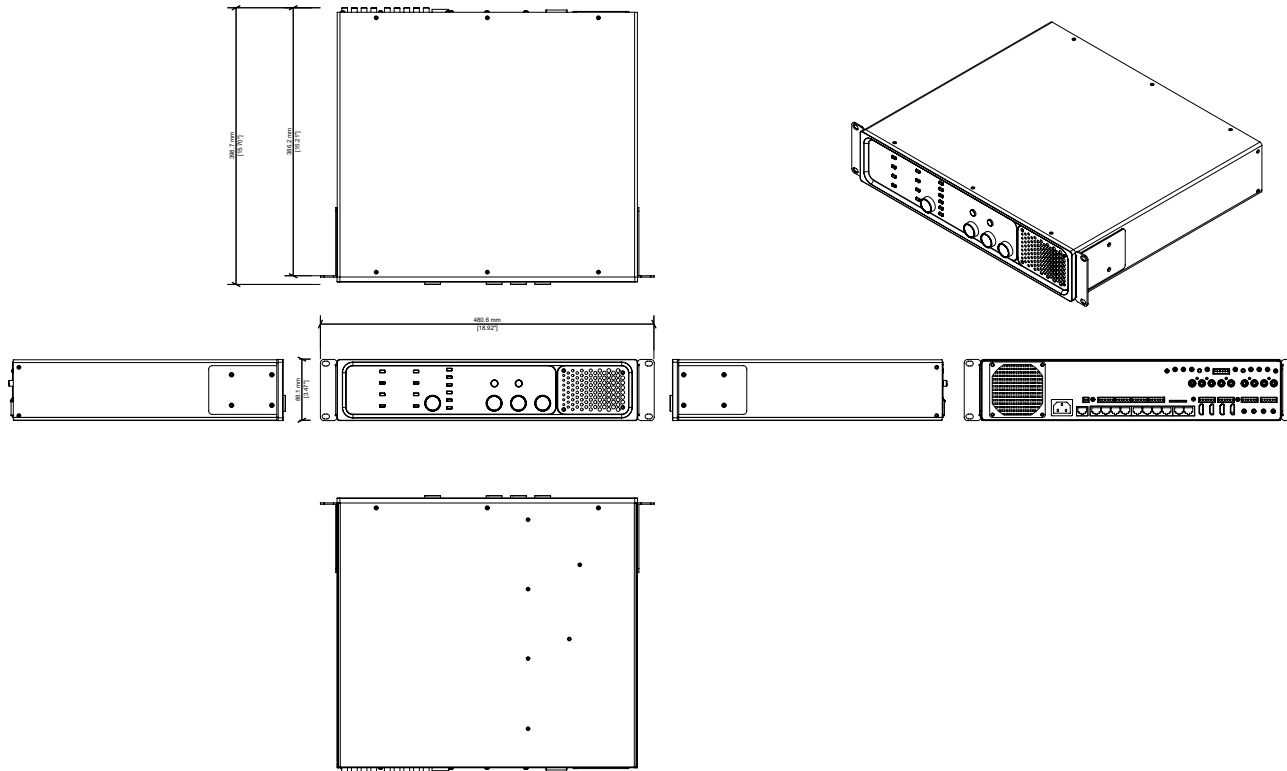

SPECIFICATIONS

TYPE	: 8 zone audio processor with DSP and loudspeaker presets
MIC INPUTS	: 2 with 48V phantom power, +12dB to +55dB gain
MIC INPUT PROCESSING	: Fixed hi-pass filter @160Hz; sweepable mid-band 200Hz-5kHz, +/-12dB; HF Shelf @12kHz
LINE INPUTS	: 4 stereo with +26dB gain trim. SPDIF option on input 1
HDMI INPUTS	: 2 with ARC
LINE OUTPUTS	: 8
ZONEPAD SOCKETS	: 8
PAGING INPUTS (CAT 5)	: 2
LAN ETHERNET 100Mbps	: Yes
ALARM OVERRIDE	: Yes
DIMENSIONS	: (W) 480mm x (H) 88mm x (D) 400mm : (W) 18.90" x (H) 3.461" x (D) 15.7"
WEIGHT	: 9.2kg (20.2lbs)