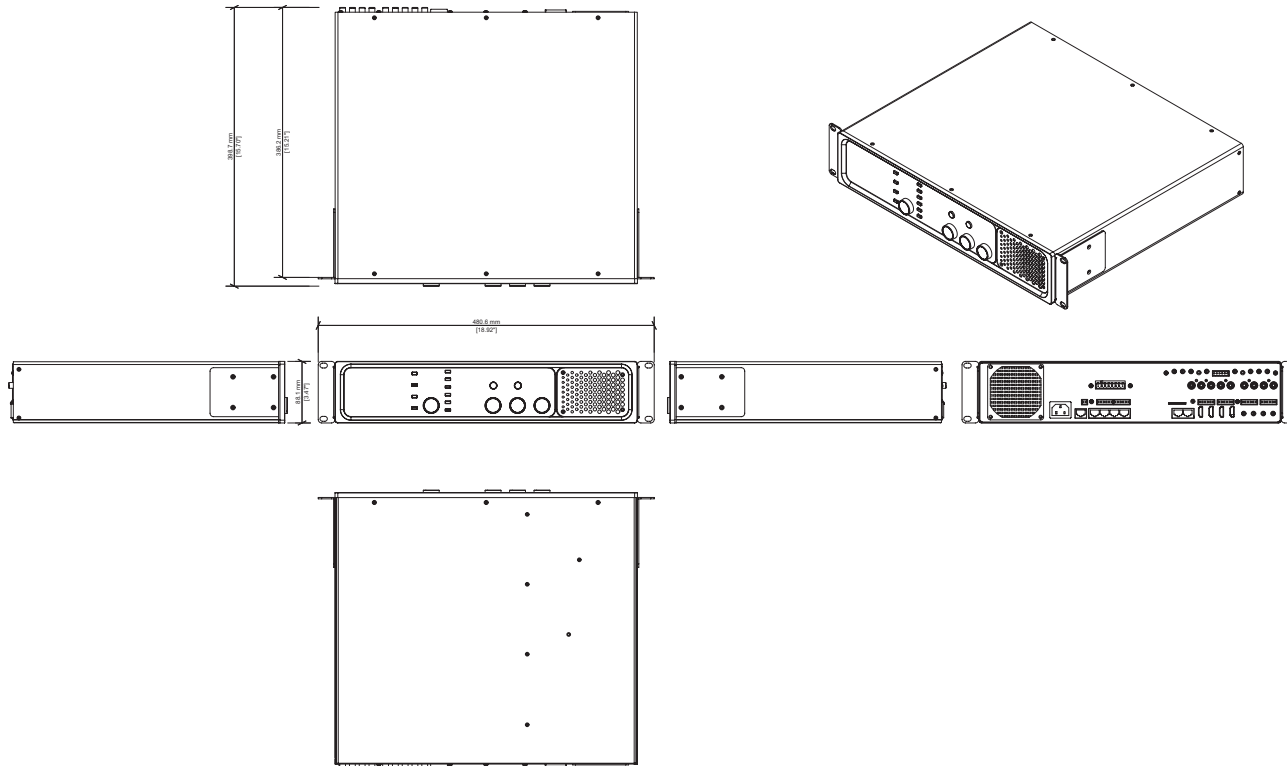

SPECIFICATIONS

TYPE	4 zone audio processor with DSP, amplification and loudspeaker presets
MIC INPUTS	2 with 48V phantom power, +12dB to +55dB gain
MIC INPUT PROCESSING	Fixed hi-pass filter @160Hz; sweepable mid-band 200Hz-5kHz, +/-12dB; HF Shelf @12kHz
LINE INPUTS	4 stereo with +26dB gain trim. SPDIF option on input 1
HDMI INPUTS	2 with ARC
LINE OUTPUTS	4
ZONEPAD SOCKETS	4
AMPLIFIER CHANNELS	4
AMPLIFIER POWER	100W at 4Ω or 8Ω
PAGING INPUTS (CAT 5)	2
LAN ETHERNET 100Mbps	Yes
ALARM OVERRIDE	Yes
DIMENSIONS	(W) 480mm x (H) 88mm x (D) 400mm (W) 18.90" x (H) 3.46" x (D) 15.7"
WEIGHT	9.75kg (21.5lbs)