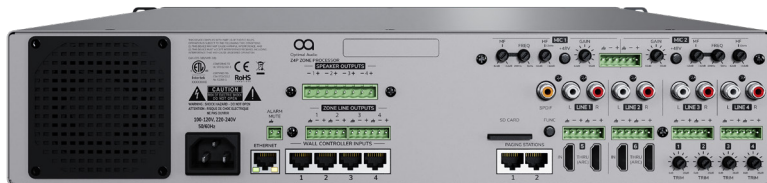

Controllers

Zone 4P

4 zone audio controller with DSP, amplification and WebApp

Optimal Audio

FEATURES

- Full suite of audio controls for up to 4 zones
- Fully flexible signal routing
- 4 channels of integrated amplification
- WebApp interface for easy system configuration and everyday control
- 2 mic, 4 stereo line and 2 HDMI inputs
- Fully programmable presets and timed events
- Very competitive pricing

Flexibility and ease of use are core values of Optimal Audio and the Zone series has been created to give easy access to everyday controls. Zone 4P has integrated amplification making installation straightforward and cost-effective.

Zone 4P allows the user to independently allocate sources across four configurable zones, which could be anything from the bar, back of house or lobby to restaurant, kitchen or shop floor.

Zone 4P is the heart of any sound system, handling audio signal management for four zones and includes four integrated channels of

amplifier. Each zone can be configured to do precisely what is required using the intuitive WebApp. It features 4 line and 2 mic inputs plus 2 HDMI inputs for TV and video sound.

The integrated amplifiers in Zone 4P eliminates the need for separate amplifiers for most small to medium applications.